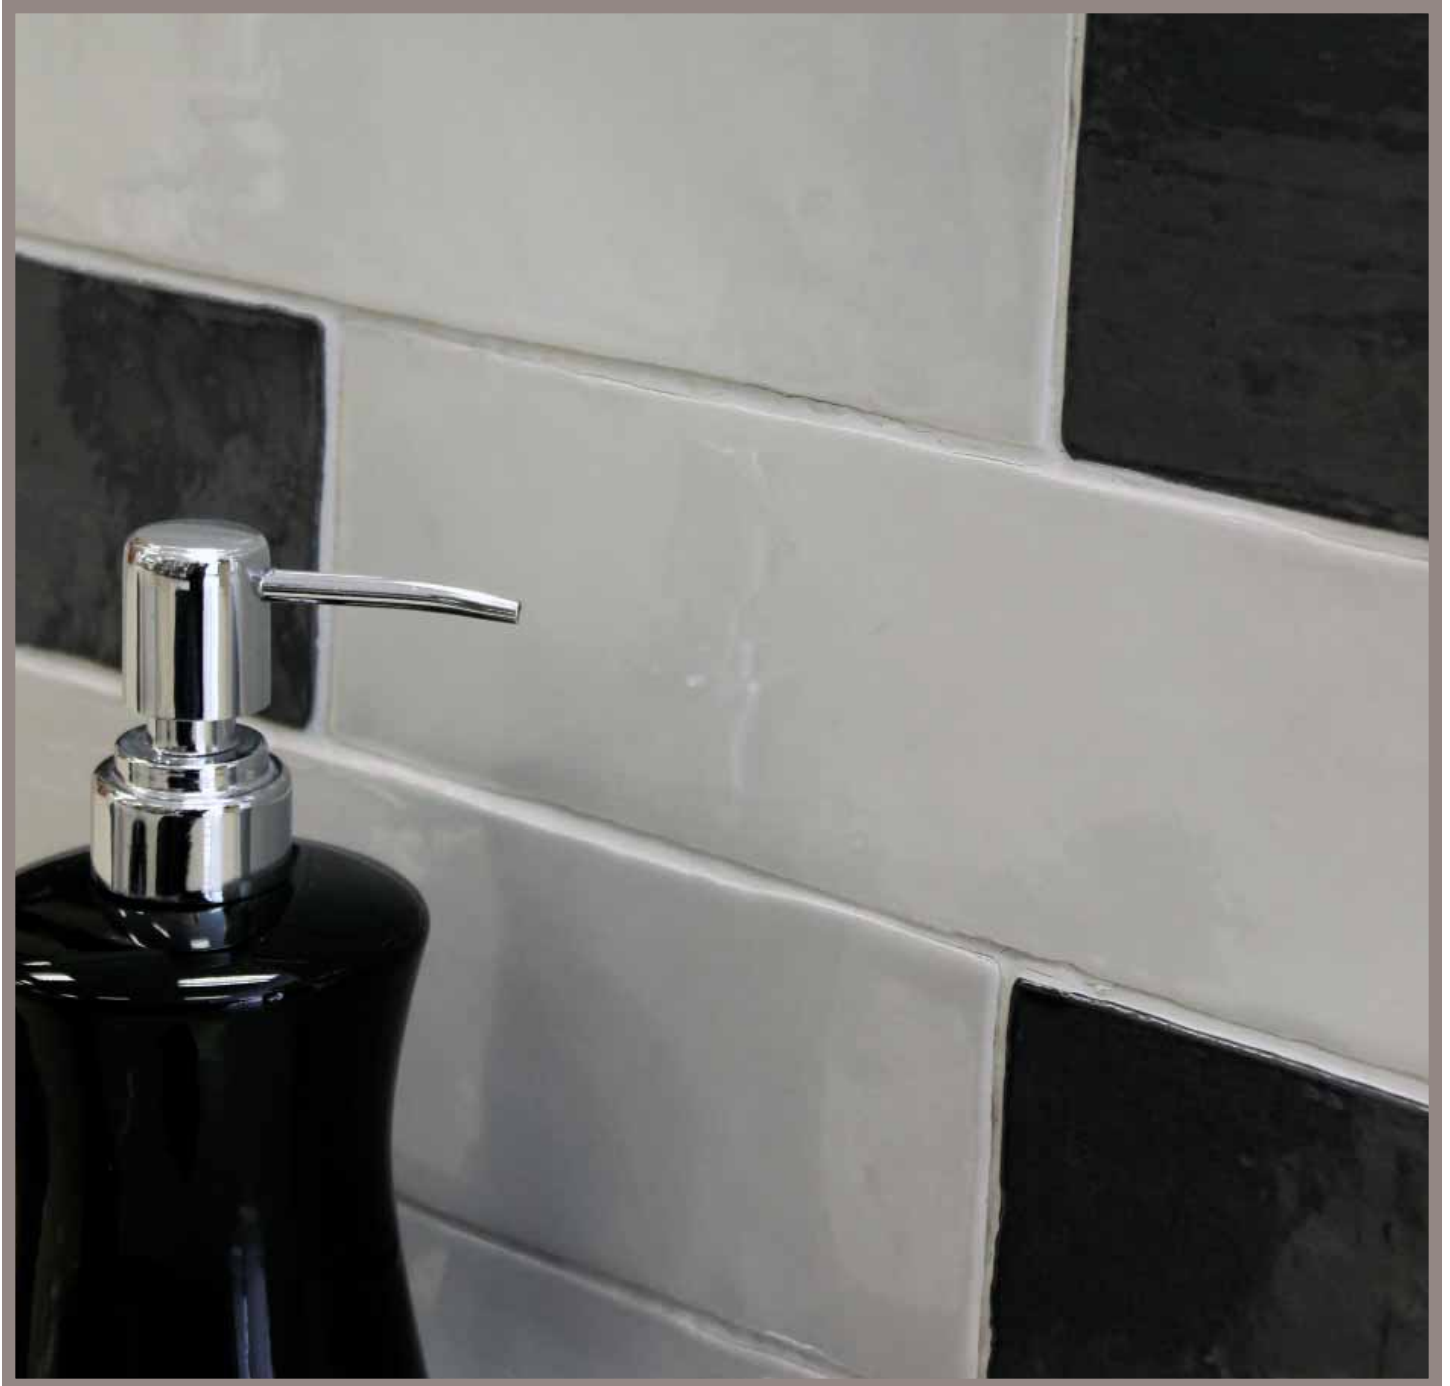

Manual

*Inspired By Nature,
Made Possible By...*

CANCOS
TILE AND STONE

Black Charcoal

COBMNBK312 | 3 x 12 |

COBMNBK36 | 3 x 6 |

Cream

COBMNCR312 | 3 x 12 |

COBMNCR36 | 3 x 6 |

Light Grey

COBMNGR312 | 3 x 12 |

COBMNGR36 | 3 x 6 |

Mother of Pearl

COBMNMP312 | 3 x 12 |

COBMNMP36 | 3 x 6 |

White