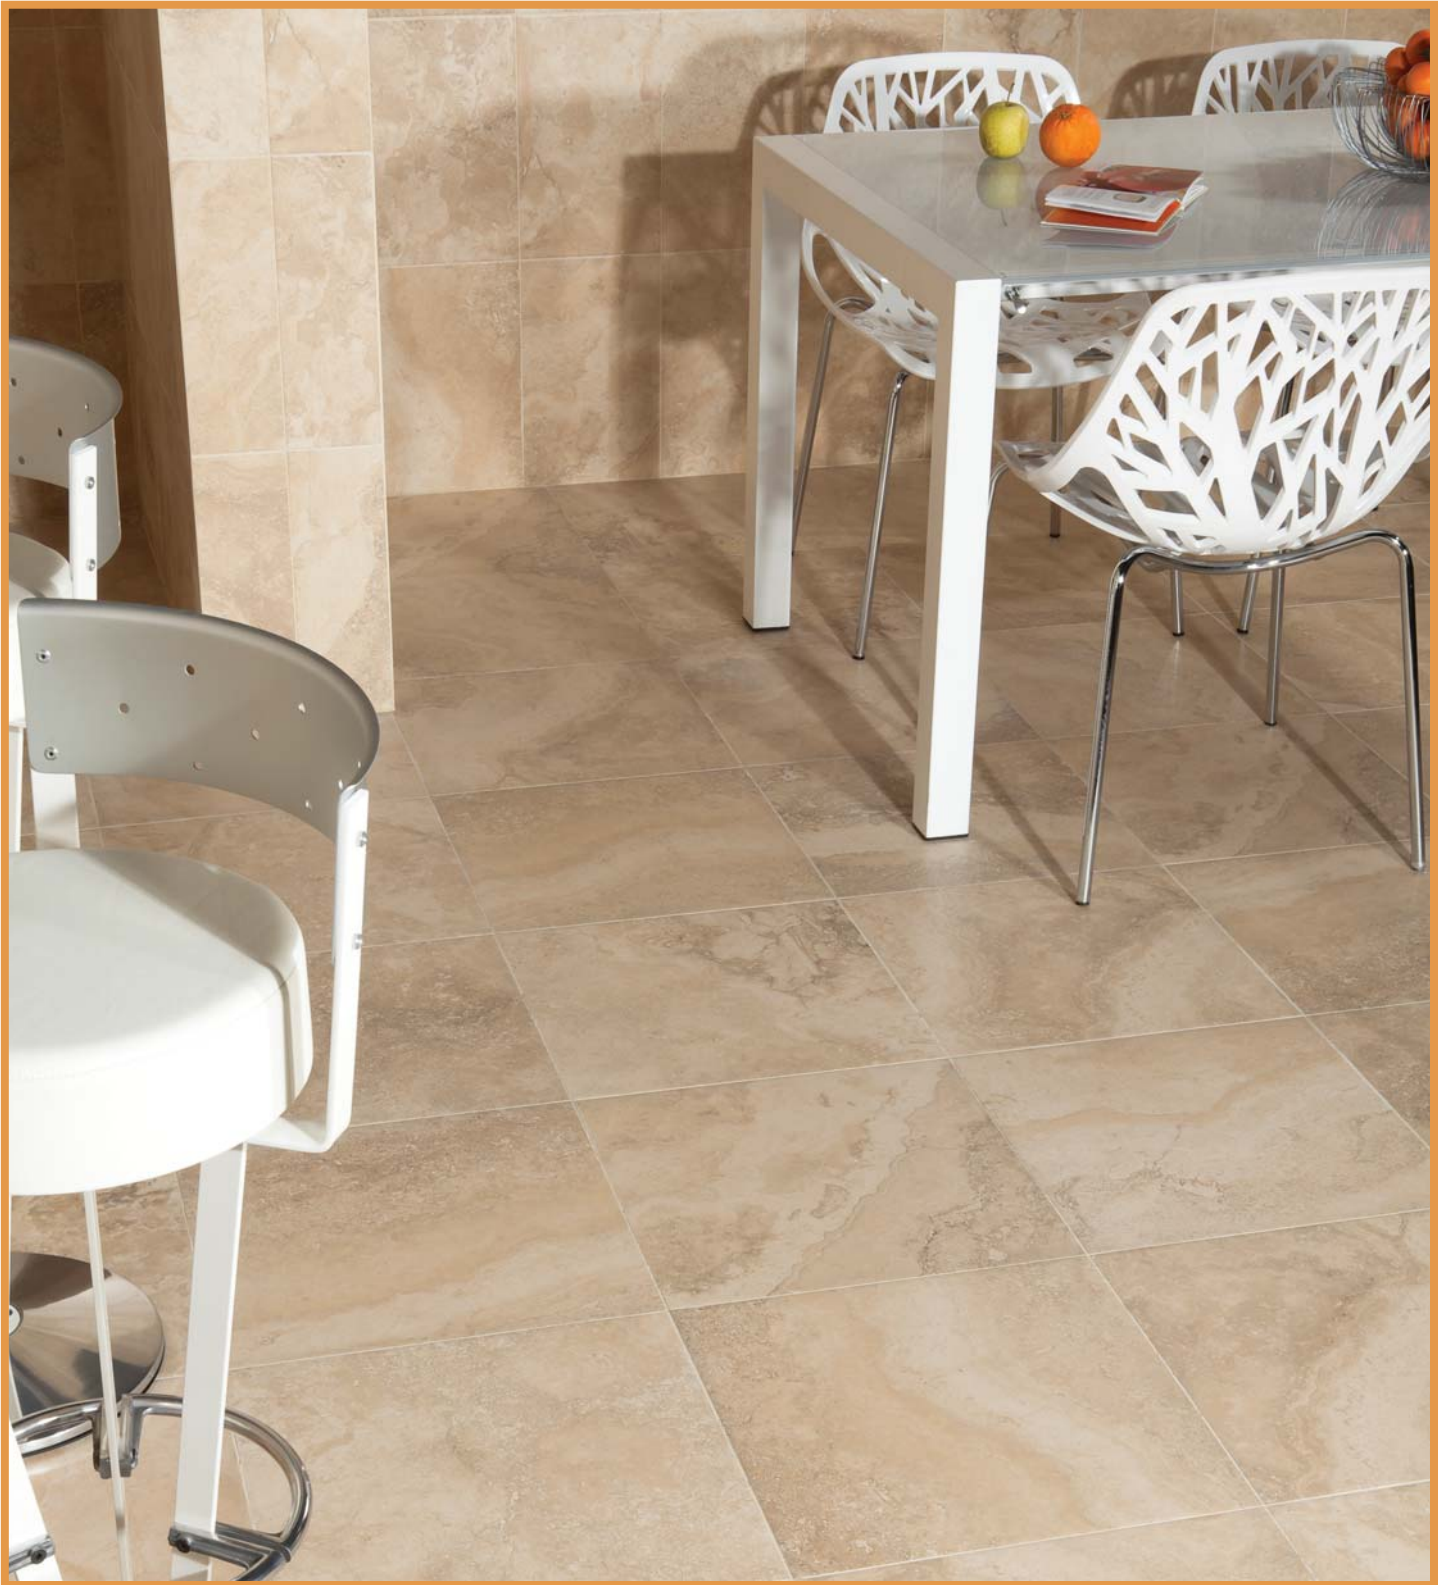

Country

Inspired by Nature, Made Possible by...

CANCOS

TILE AND STONE

| beige |

DOM COBE BN

bullnose | 2x10 |

DOM COBE 06

| 10x16 |

DOM COBE LISTUM

tumbled listel | 2x10 |

DOM COBE 06TUM

| 10x16 |
tumbled deco

DOM COBE LISF LIGHT

flower listel | 3x10 |

DOM COBE 06F LIGHT