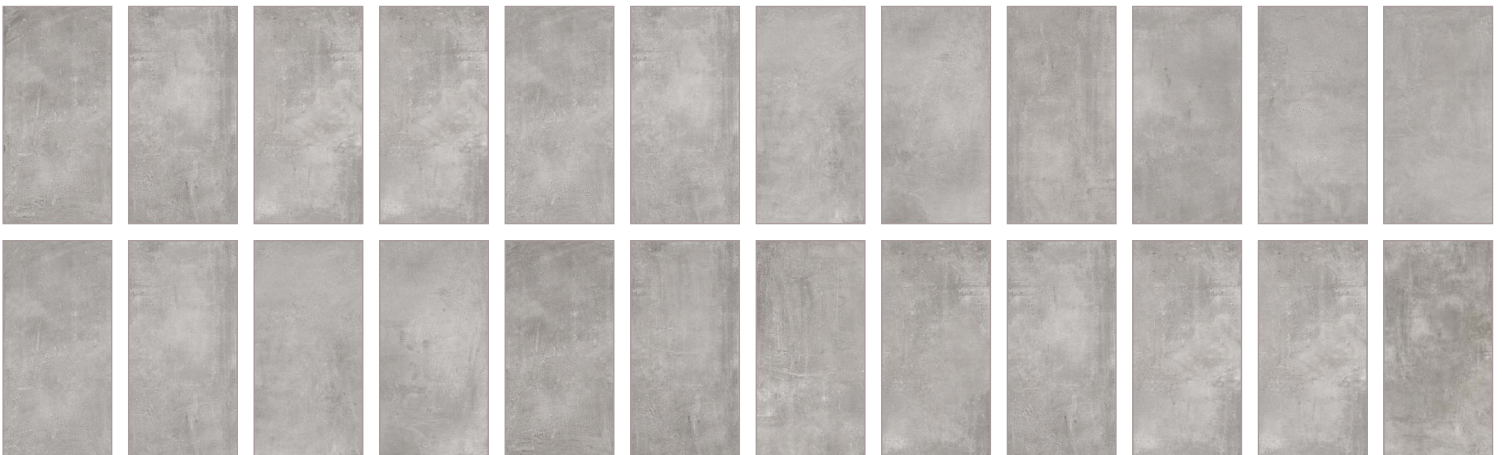

24 faces
honed finish

1/4" 1/2"

Rectified Edge
DCOF \geq .53
Class 5 (matte)
Class 4 (polished)
R9
V2

64" x 128" x 1/2"
HRFCCHO1/2 (H)

48" x 110" x 1/4"

HRFCCHO1/4 (H)

24" x 48" x 1/4"

MAICCHO2448 (H)