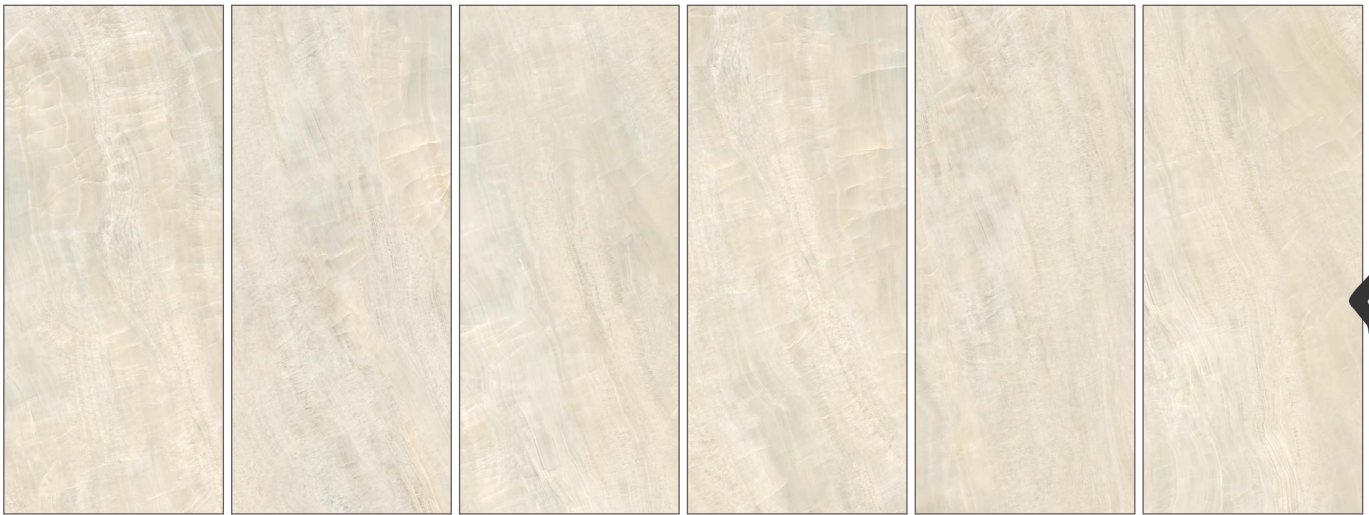

24 faces
polished finish

1/4" 1/2"

Rectified Edge
DCOF \geq .53
Class 5 (matte)
Class 4 (polished)
R9
V2

64" x 128" x 1/2"
HRFCSOW1/2 L (P)

48" x 110" x 1/4"

HRFCSOW1/4L (P)

24" x 48" x 1/4"

MAICSOW2448L (P)