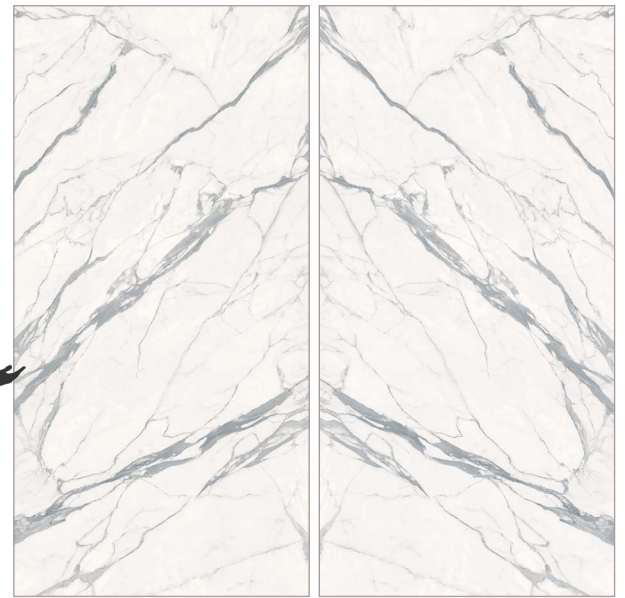

64" x 128" x 1/2"

HRFCSST1/2AB (H)
HRFCSST1/2LAB (P)