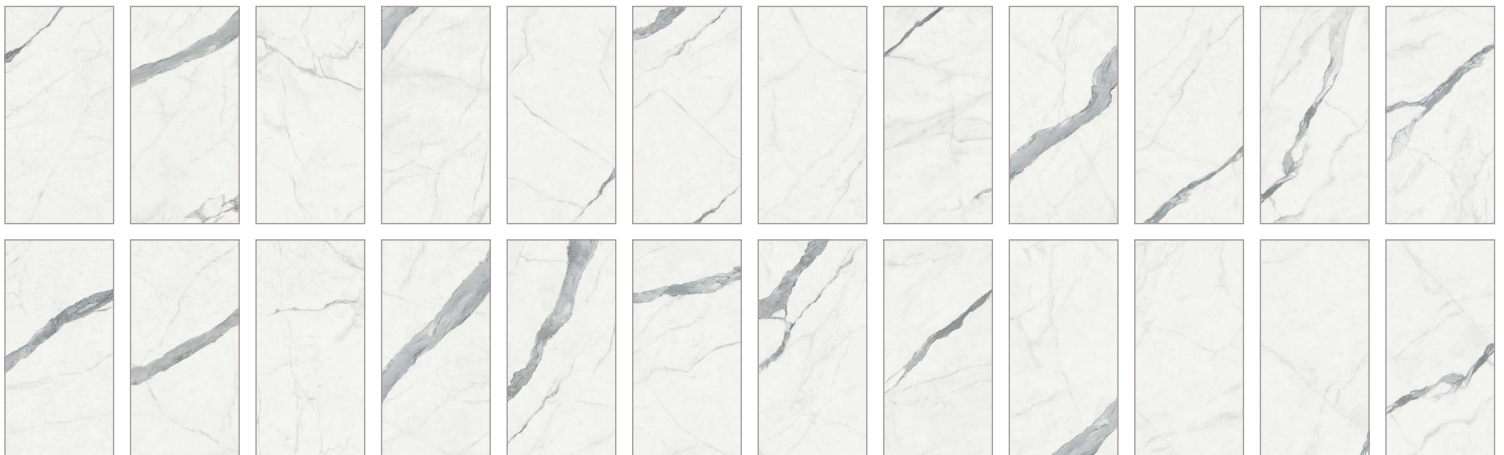

24" x 48" x 1/4"

MAICSST2448L (P)

*special order (minimum qty. required)

Note: faces shown for visual variety. not intended for individual selection.