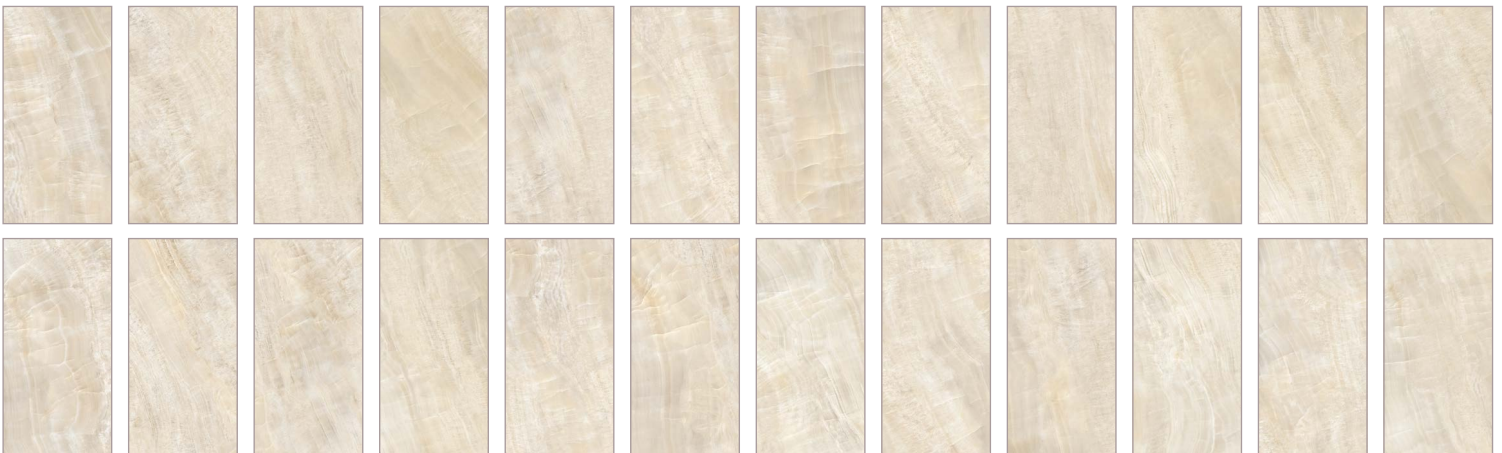

24 faces
polished finish

1/4" 1/2"

Rectified Edge
DCOF \geq .53
Class 5 (matte)
Class 4 (polished)
R9
V2

64" x 128" x 1/2"
HRFCSOW1/2 L (P)

48" x 110" x 1/4"

HRFCSOW1/4L (P)

24" x 48" x 1/4"

MAICSOW2448L (P)