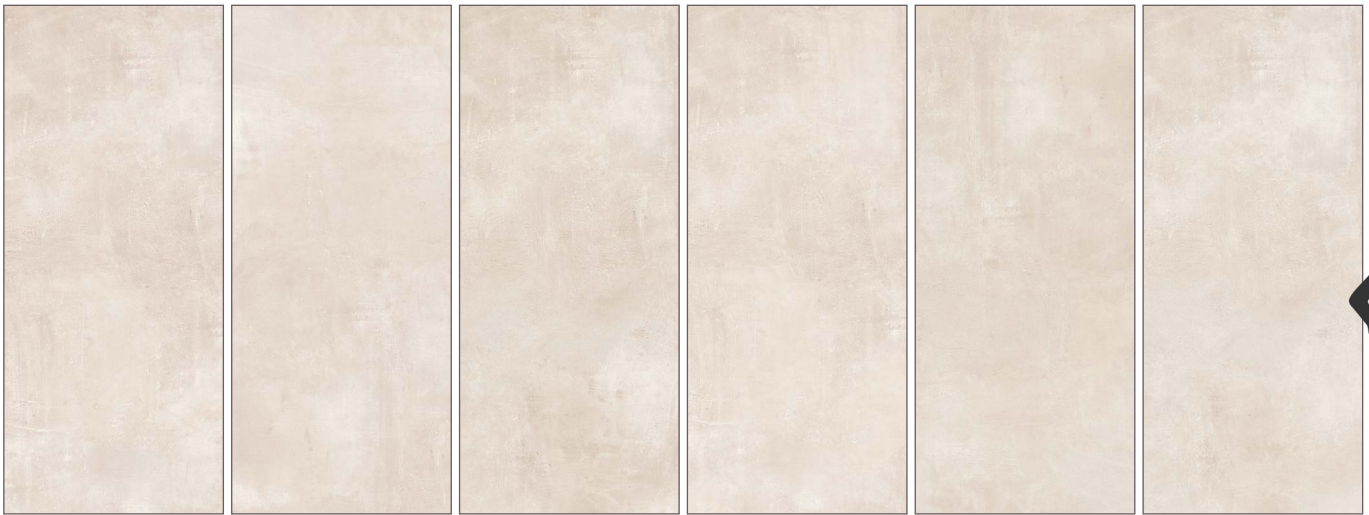

48" x 110" x 1/4"

HRFCCJO1/4 (H)