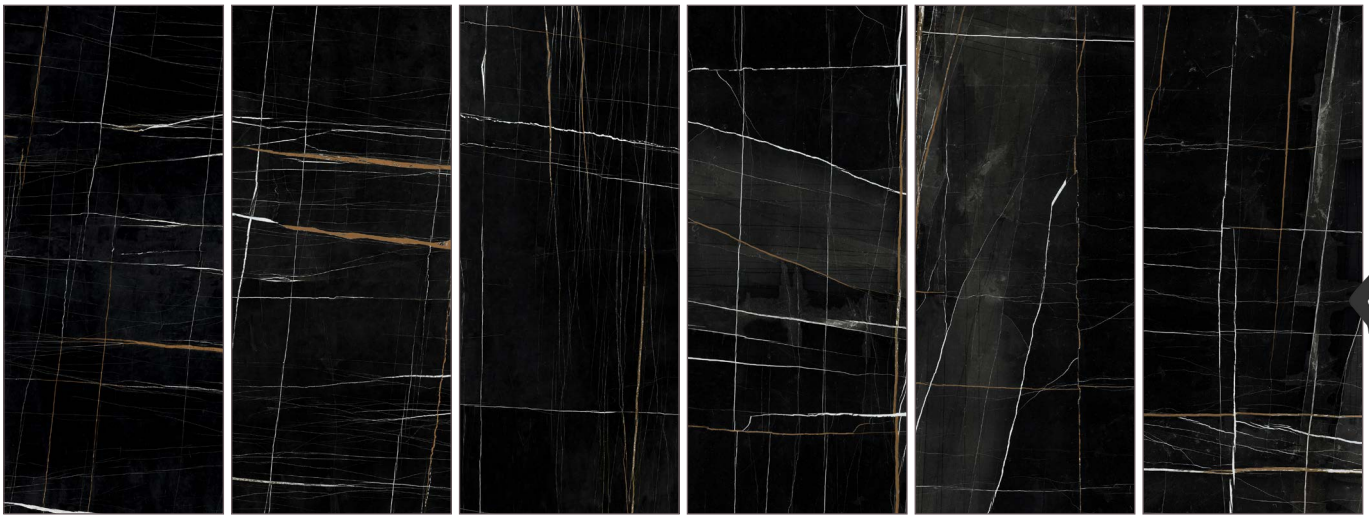

1/4"

48" x 110" x 1/4"

HRFCSSN1/4 (H)
HRFCSSN1/4L (P)