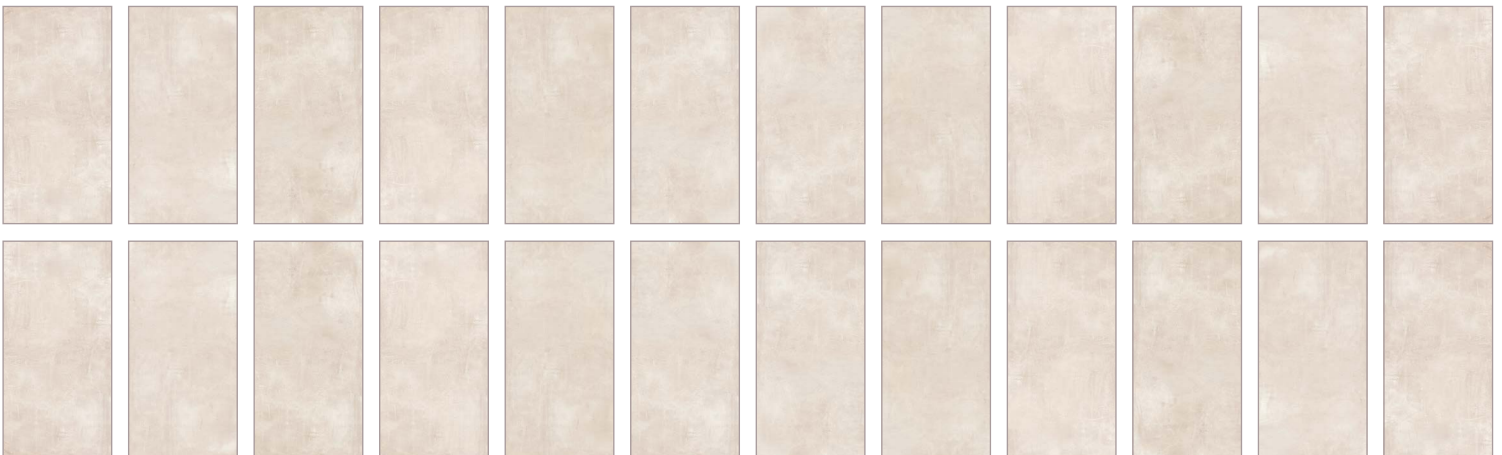

HRFCCJO1/4 (H)

24" x 48" x 1/4"

MAICCCJO2448 (H)

Note: faces shown for visual variety. not intended for individual selection.

Classic Concrete TAVOR

64"x128" slab
(163x324cm)
1/2" thickness
(12mm)

1 face
honed finish