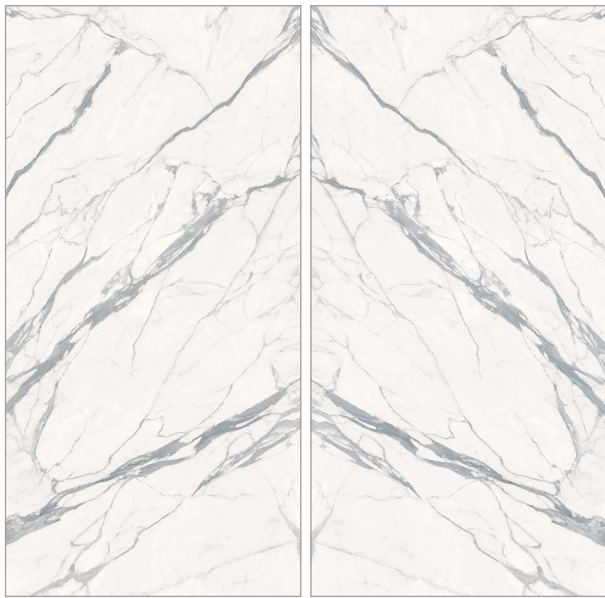

64" x 128" x 3/4"

HRFCSST3/4AB (N)
HRFCSST3/4LAB (P)