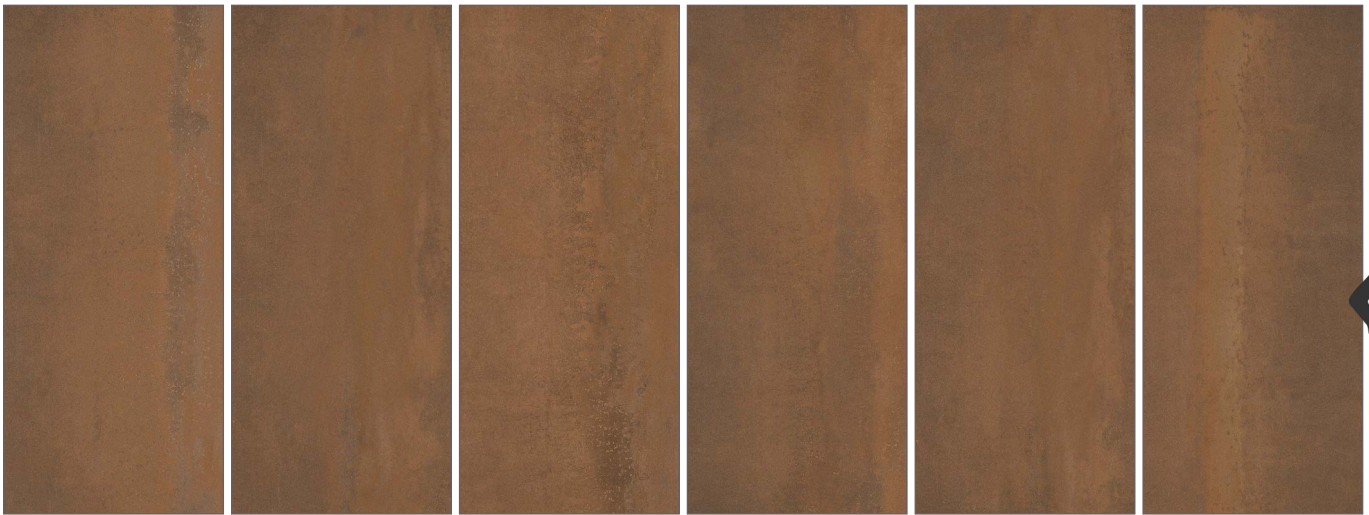

1 face
honed finish

48"x110" slab
(120x278cm)
1/4" thickness
(6.5mm)

6 faces
honed finish

Rectified Edge
DCOF \geq .53
Class 5 (matte)
Class 4 (polished)
R9
V2

1/4" 1/2"

64" x 128" x 1/2"
HRFCMCO1/2 (H)

48" x 110" x 1/4"