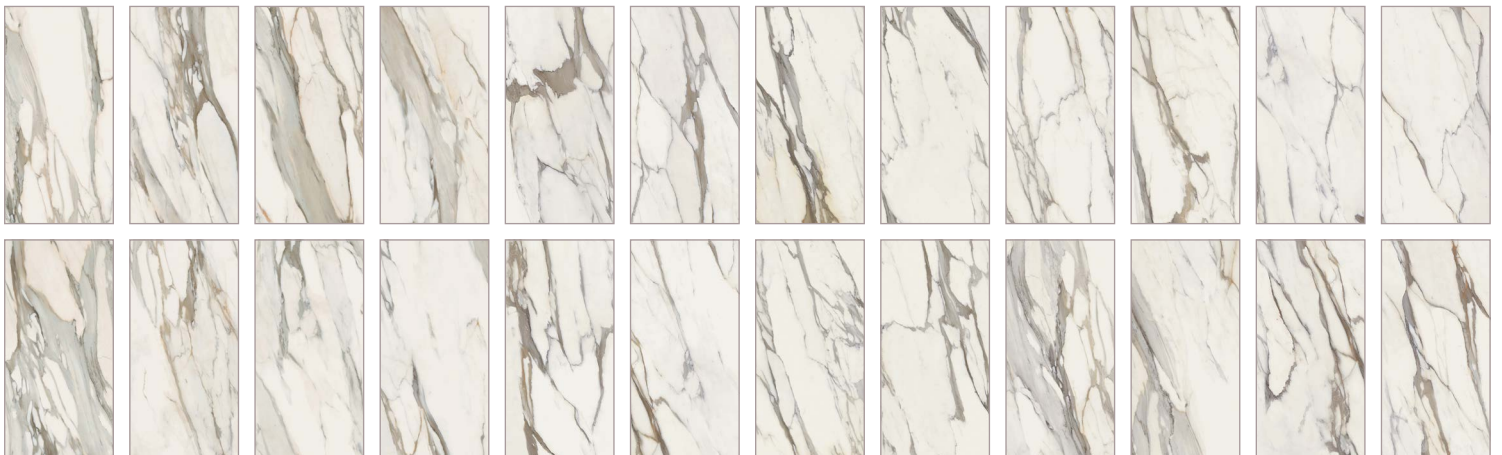

24" x 48" x 1/4"

MAICSCG2448 (N)
MAICSCG2448L (P)

*special order (minimum qty. required)

Note: faces shown for visual variety. not intended for individual selection.