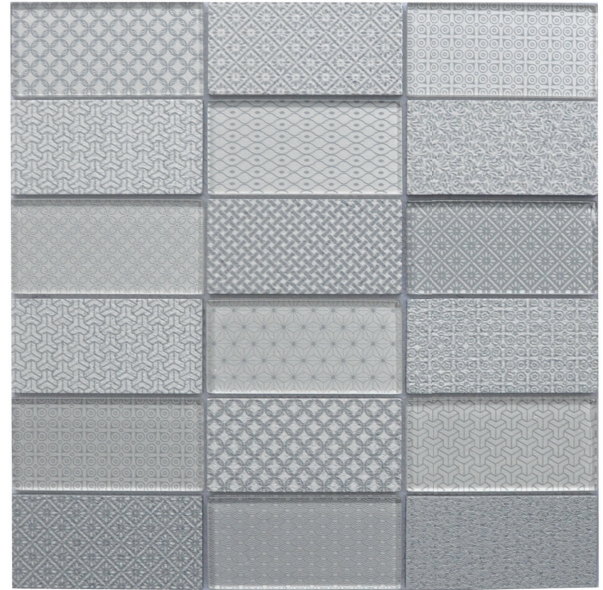

# MATRIX

*deco glass mosaics*

---

**CANCOS**  
TILE & STONE

# Linen

GLAMXLI42

# Steel

GLAMXST42

APPLICATION	INTERIOR			EXTERIOR		
	R	LC	HC	R	LC	HC
Walls/Backsplashes	X	X	X			
Wet Areas*	X	X	X			
Countertops						
Submerged Areas						

R - Residential    LC - Light Commercial    HC - Heavy Commercial