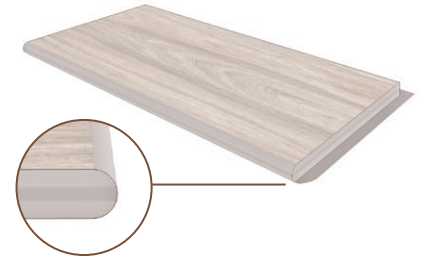

PAVHA**BN1224
full bullnose coping
| 12 x 24 |